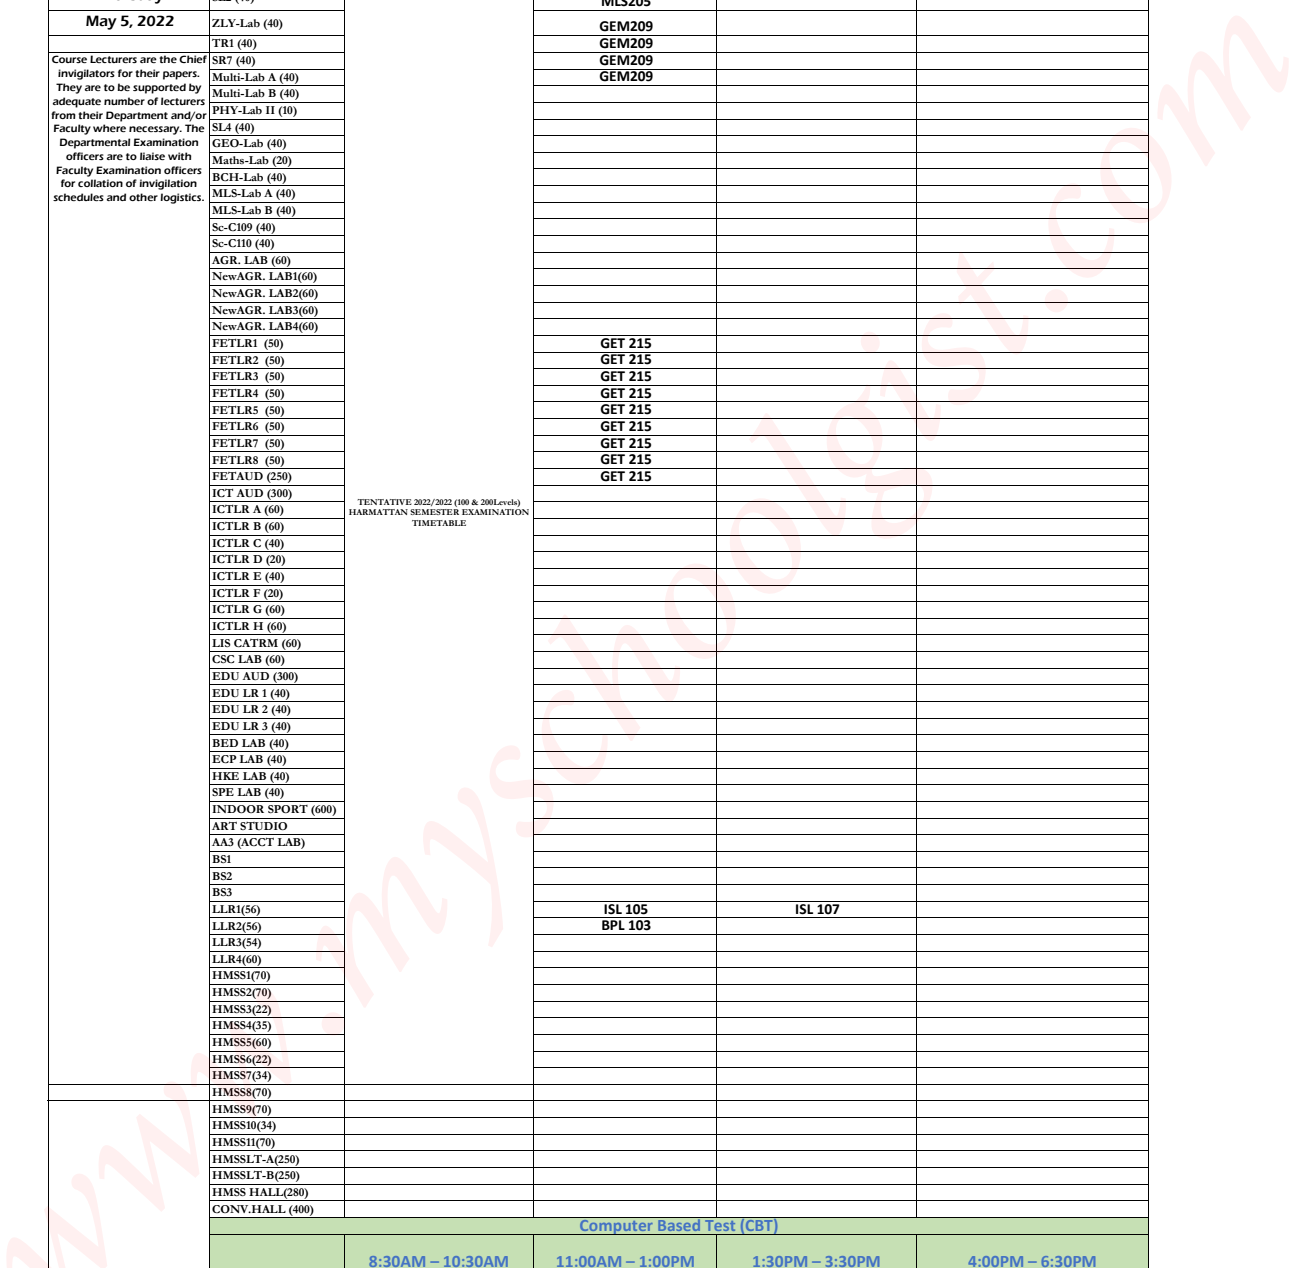

(MONDAY, APRIL 25, 2022 – SATURDAY, MAY 17, 2022)

DAY / DATE	VENUE (Exams Capacity)	EXAM PERIOD	EXAM PERIOD	EXAM PERIOD
		8:30AM – 10:30AM (MORNING)	11:00AM – 1:00PM (AFTERNOON)	2:00PM – 5:00PM (EVENING)
	AUD (300)	GET 215	MAT209	
Day 7:	SL1 (40)			
Thursday	SL2 (40)	MLS205		
May 5, 2022	ZLY-Lab (40)	GEM209		
	TR1 (40)	GEM209		
	SR7 (40)	GEM209		
	Multi-Lab A (40)	GEM209		
	Multi-Lab B (40)	GEM209		
	PHY-Lab II (10)			
	SL4 (40)			
	GEO-Lab (40)			
	Maths-Lab (20)			
	BCH-Lab (40)			
	MLS-Lab A (40)			
	MLS-Lab B (40)			
	Sc-C109 (40)			
	Sc-C110 (40)			
	AGR. LAB (60)			
	NewAGR. LAB1(60)			
	NewAGR. LAB2(60)			
	NewAGR. LAB3(60)			
	NewAGR. LAB4(60)			
	FETLR1 (50)	GET 215		
	FETLR2 (50)	GET 215		
	FETLR3 (50)	GET 215		
	FETLR4 (50)	GET 215		
	FETLR5 (50)	GET 215		
	FETLR6 (50)	GET 215		
	FETLR7 (50)	GET 215		
	FETLR8 (50)	GET 215		
	FETAUD (250)	GET 215		
	ICT AUD (300)			
	ICTLR A (60)			
	ICTLR B (60)			
	ICTLR C (40)			
	ICTLR D (20)			
	ICTLR E (40)			
	ICTLR F (20)			
	ICTLR G (60)			
	ICTLR H (60)			
	LIS CATRM (60)			
	CSC LAB (60)			
	EDU AUD (300)			
	EDU LR 1 (40)			
	EDU LR 2 (40)			
	EDU LR 3 (40)			
	BED LAB (40)			
	ECP LAB (40)			
	HKE LAB (40)			
	SPE LAB (40)			
	INDOOR SPORT (600)			
	ART STUDIO			
	AA3 (ACCT LAB)			
	BS1			
	BS2			
	BS3			
	LLR1(56)	ISL 105	ISL 107	
	LLR2(56)	BPL 103		
	LLR3(54)			
	LLR4(60)			
	HMSS1(70)			
	HMSS2(70)			
	HMSS3(22)			
	HMSS4(35)			
	HMSS5(60)			
	HMSS6(22)			
	HMSS7(34)			
	HMSS8(70)			
	HMSS9(70)			
	HMSS10(34)			
	HMSS11(70)			
	HMSSLT-A(250)			
	HMSSLT-B(250)			
	HMSS HALL(280)			
	CONV.HALL (400)			
		Computer Based Test (CBT)		
		8:30AM – 10:30AM	11:00AM – 1:00PM	1:30PM – 3:30PM
				4:00PM – 6:30PM
Course